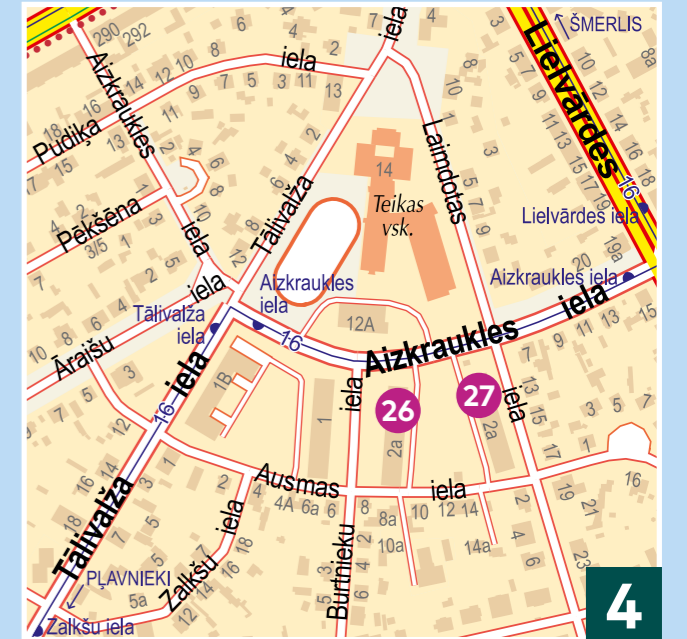

23 RTU Riga Business School
11 Skolas Street, Riga

24 RTU FMETA Institute of Aeronautics
8 Lauvas Street, Riga

25 RTU Student Hostel
4 Olaines Street, Riga

26 RTU Student Hostel
2A Burtnieku Street, Riga

27 RTU Student Hostel
2A Laimdotas Street, Riga

RTU International Cooperation and Foreign Students Department

1 Kaļķu Street, room 318, Riga, LV-1658

Phone: +371 6708 9766

info@rtuasd.lv

fsd.rtu.lv / apply.rtu.lv / incomingexchange.rtu.lv

facebook.com/internationalrelationsrtu

+371 25714286