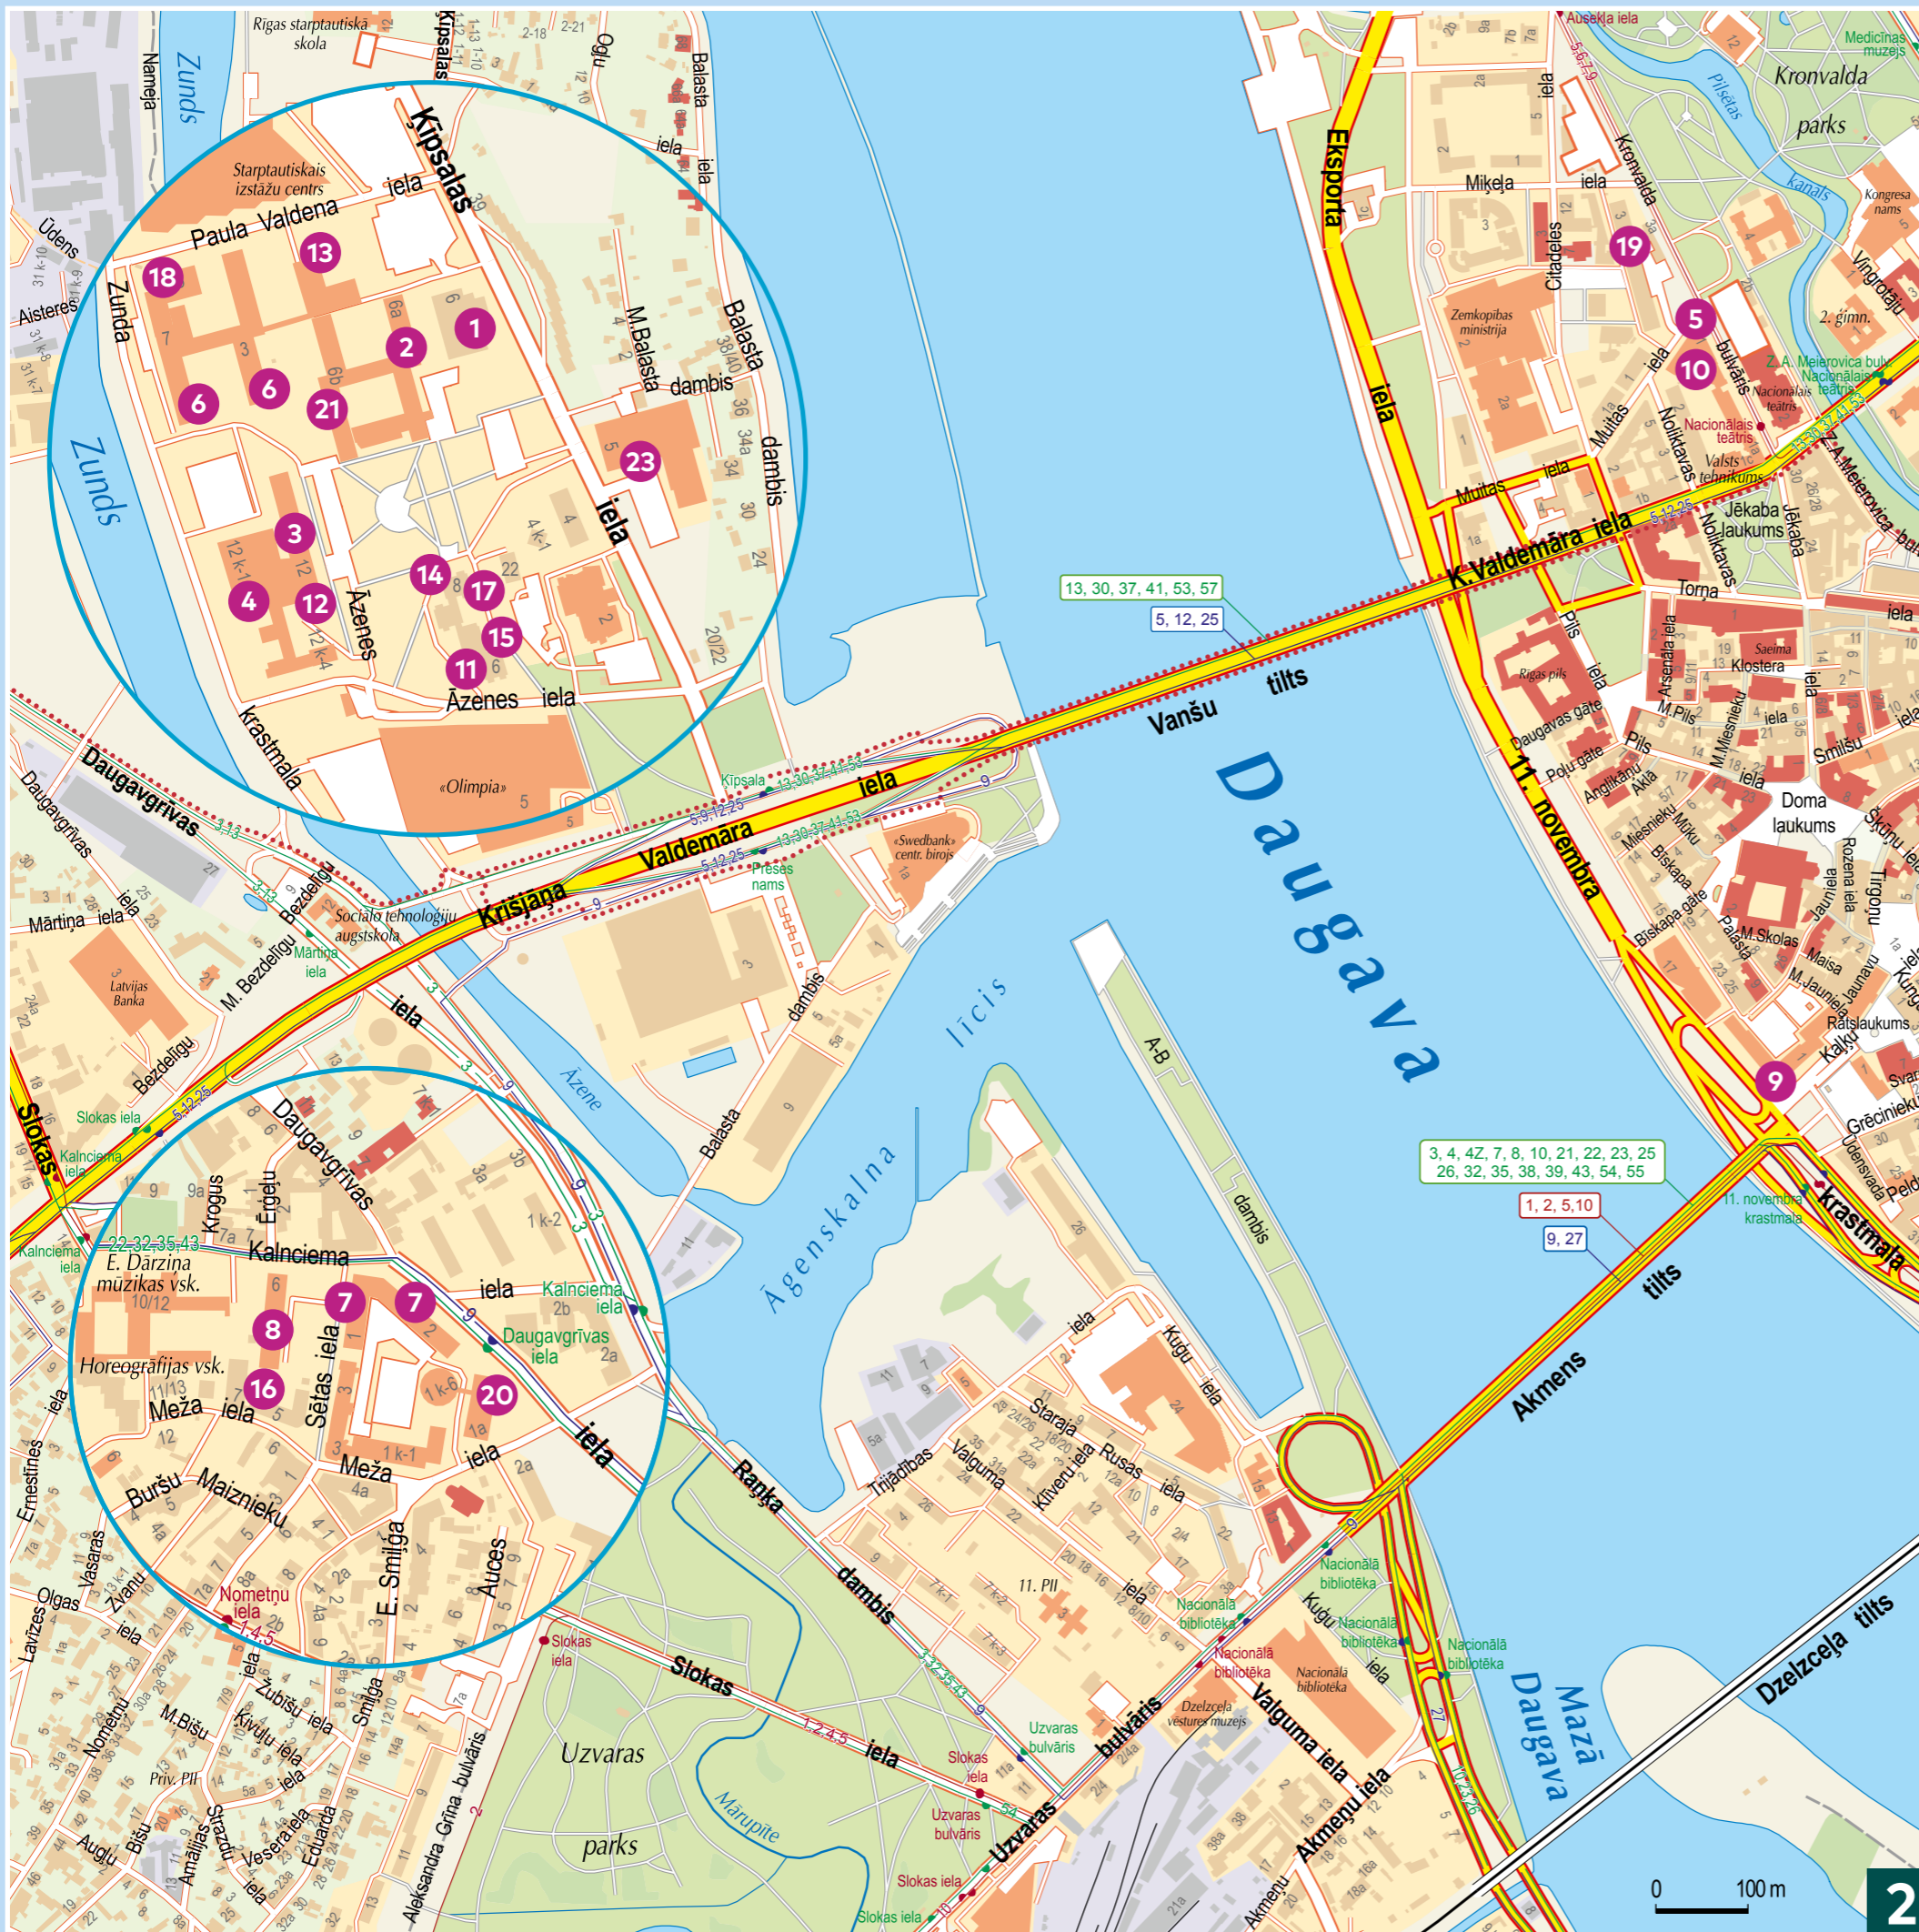

# CAMPUS MAP

RIGA TECHNICAL UNIVERSITY

- |  |  |
|--|--|
| <p><b>1</b> Faculty of Architecture<br/>RTU FMSAC Institute of Design Technologies<br/>RTU Design Factory<br/>6 Ķīpsalas Street, Riga</p> <p><b>2</b> Faculty of Civil Engineering<br/>6B Ķīpsalas Street, Riga</p> <p><b>3</b> Faculty of Electronics and Telecommunications<br/>12 Āzenes Street, Riga</p> <p><b>4</b> Faculty of Power and Electrical Engineering<br/>12, k-1 Āzenes Street, Riga</p> <p><b>5</b> Faculty of E-Learning Technologies and Humanities<br/>1 Kronvalda bulvāris, Riga</p> <p><b>6</b> Faculty of Material Science and Applied Chemistry<br/>3/7 Paula Valdena Street, Riga</p> <p><b>7</b> Faculty of Computer Science and Information Technology<br/>2 Daugavgrīvas Street, 1 Sētas Street, Riga</p> <p><b>8</b> Faculty of Engineering Economics and Management<br/>6 Kalnciema Street, Riga</p> <p><b>9</b> RTU Administration<br/>International Cooperation and Foreign Students Department<br/>1 Kaļķu Street, Riga</p> <p><b>10</b> RTU Engineering High School<br/>1 Kronvalda bulvāris, Riga</p> | <p><b>11</b> RTU Student Service Department<br/>RTU Career Centre<br/>6 Āzenes Street, Riga</p> <p><b>12</b> RTU FMETA Institute of Railway Transport<br/>12 Āzenes Street, Riga</p> <p><b>13</b> LAB House<br/>1 Paula Valdena Street, Riga</p> <p><b>14</b> RTU Student Hostel<br/>8 Āzenes Street, Riga</p> <p><b>15</b> RTU Student Hostel<br/>6 Āzenes Street, Riga</p> <p><b>16</b> RTU Student Hostel<br/>5 Meža Street, Riga</p> <p><b>17</b> RTU Student Parliament<br/>Āzenes Street (entrance facing 12 Āzenes Street), Riga</p> <p><b>18</b> RTU Scientific Library<br/>5 Paula Valdena Street, Riga</p> <p><b>19</b> RTU Tennis Club<br/>3 Kronvalda bulvāris, Riga</p> <p><b>20</b> RTU Sports Club and Sports Department<br/>1A Meža Street, Riga</p> <p><b>21</b> Faculty of Mechanical Engineering, Transport and Aeronautics<br/>6B Ķīpsalas Street, Riga</p> <p><b>22</b> RTU Ķīpsala Swimming Pool<br/>5 Ķīpsalas Street, Riga</p> |
|--|--|